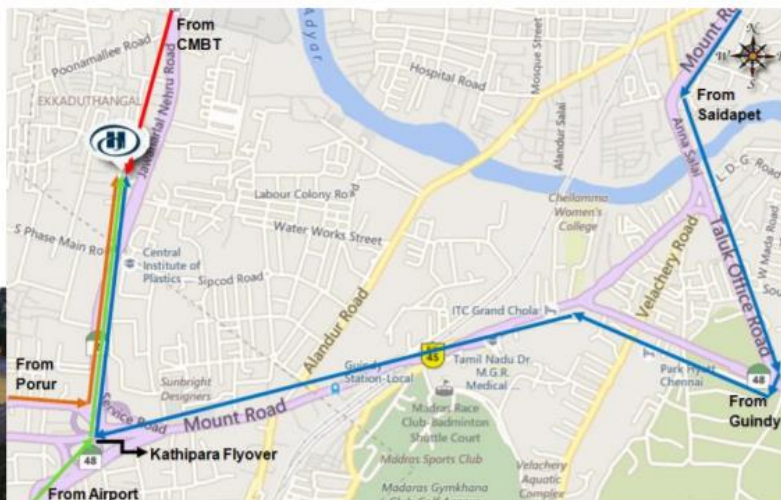

Address:

HILTON CHENNAI,

124/1 J.N. SALAI, GUINDY, CHENNAI, 600032, INDIA; TEL: +91-44-222-55555

Landmark: Near Olympia Technology Park on 100 feet road

Driving directions:

Nearest:

Airport: Chennai International Airport (MAA)

Train Station: Chennai Egmore, Chennai Central

Bus Station: Chennai Mofussil Bus Terminus (CMBT)

Metro Train Station: Ekkattuthangal Metro Station

Bus Stop: Olympia Technology Park (or) CIPET